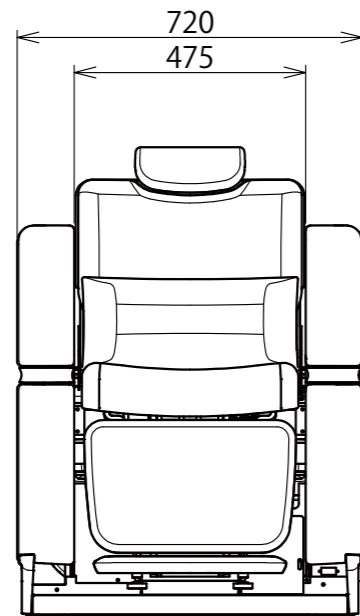

800高さの場合

305 (プレミアム)
255 (スタンダード)

DESCRIPTION		BD14000V (1/1)			MODEL	EX-ON
PART NUMBER		外観寸法図 (ONE)		SURFACE FINISHING		-
DESIGNED	DRAWN	CHECKED	APPROVED	SCALE	QTY	DATE
-	難波			1:15	-	20230613
 A 3		UNIT	TAKARA BELMONT CORP.			
		mm				

900高さの場合

DESCRIPTION		BD1400V (1/1)			MODEL	EX-ON
PART NUMBER		外観寸法図 (ONE)		SURFACE FINISHING		-
DESIGNED	DRAWN	CHECKED	APPROVED	SCALE	QTY	DATE
-	難波			1:15	-	20230613
 A 3		UNIT	TAKARA BELMONT CORP.			
		mm				