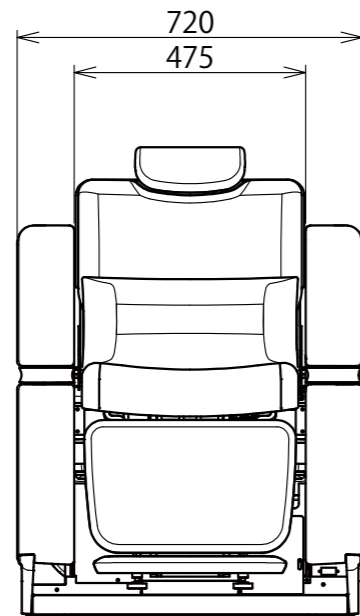

800高さの場合

305 (プレミアム)
255 (スタンダード)

DESCRIPTION		BD14000V (1/1)			MODEL	EX-ON
PART NUMBER		外観寸法図 (ONE)		SURFACE FINISHING		-
DESIGNED	DRAWN	CHECKED	APPROVED	SCALE	QTY	DATE
-	難波			1:15	-	20230613
 A 3		UNIT	TAKARA BELMONT CORP.			
		mm				

900高さの場合

DESCRIPTION		BD1400V (1/1)			MODEL	EX-ON
PART NUMBER		外観寸法図 (ONE)		SURFACE FINISHING		-
DESIGNED	DRAWN	CHECKED	APPROVED	SCALE	QTY	DATE
-	難波			1:15	-	20230613
 A 3		UNIT	TAKARA BELMONT CORP.			
		mm				