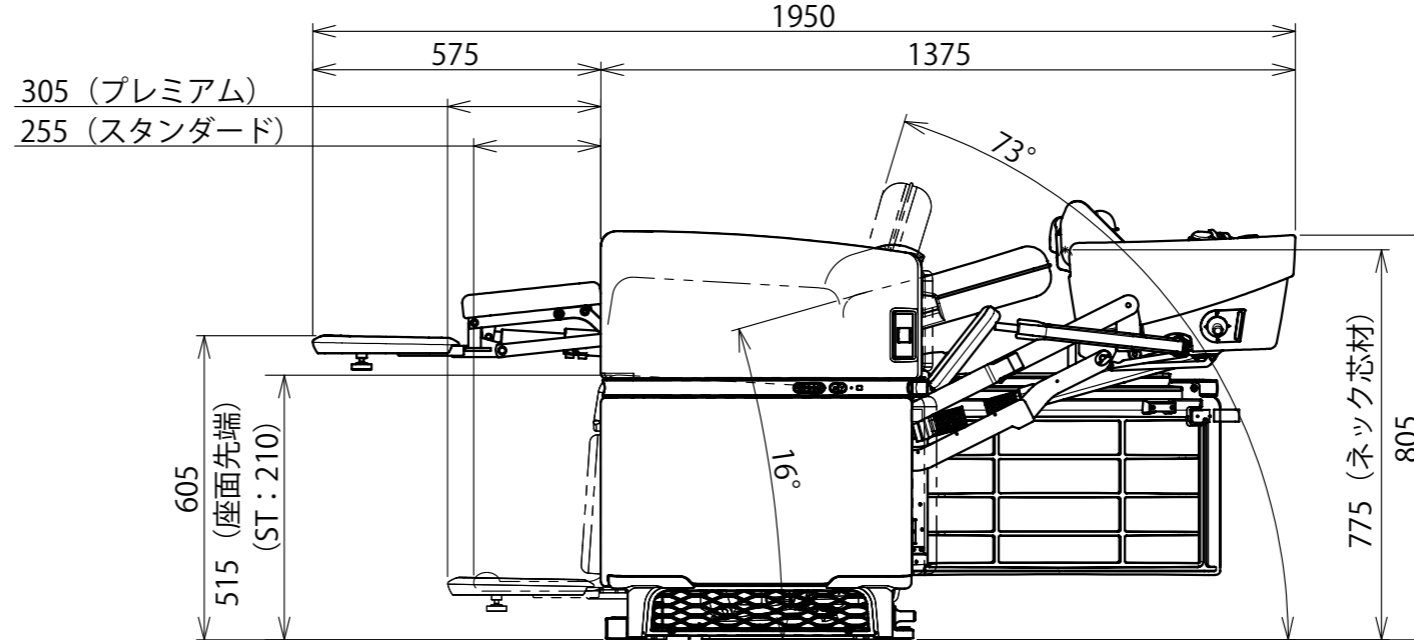

800高さの場合

305 (プレミアム)
255 (スタンダード)

DESCRIPTION		BD14000V (1/1)			MODEL	EX-ON
PART NUMBER		外観寸法図 (ONE)		SURFACE FINISHING		-
DESIGNED	DRAWN	CHECKED	APPROVED	SCALE	QTY	DATE
-	難波			1:15	-	20230613
 A 3		UNIT	TAKARA BELMONT CORP.			
		mm				

900高さの場合

DESCRIPTION		BD1400V (1/1)			MODEL	EX-ON
PART NUMBER		外観寸法図 (ONE)		SURFACE FINISHING		-
DESIGNED	DRAWN	CHECKED	APPROVED	SCALE	QTY	DATE
-	難波			1:15	-	20230613
 A 3		UNIT	TAKARA BELMONT CORP.			
		mm				