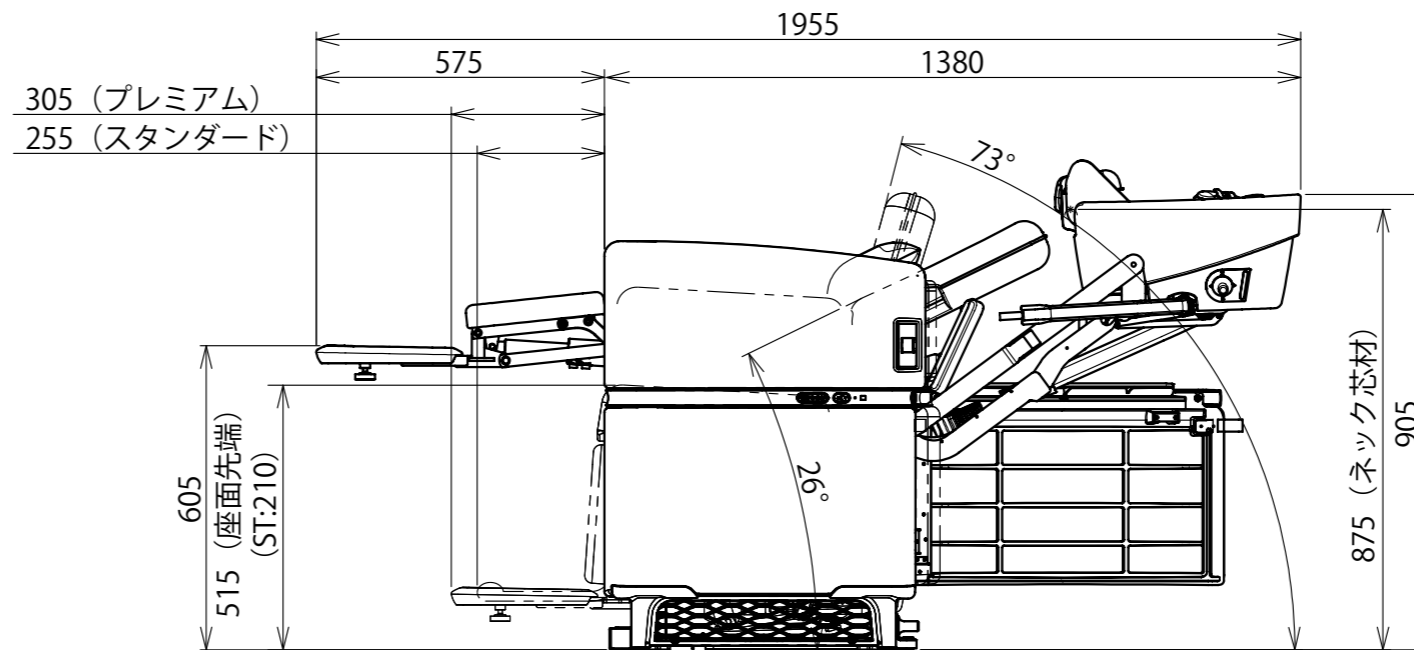

800高さの場合

305 (プレミアム)
255 (スタンダード)

DESCRIPTION		BD14000V (1/1)			MODEL	EX-ON
PART NUMBER		外観寸法図 (ONE)		SURFACE FINISHING		-
DESIGNED	DRAWN	CHECKED	APPROVED	SCALE	QTY	DATE
-	難波			1:15	-	20230613
 A 3		UNIT	TAKARA BELMONT CORP.			
		mm				

900高さの場合

DESCRIPTION		BD1400V (1/1)			MODEL	EX-ON
PART NUMBER		外観寸法図 (ONE)		SURFACE FINISHING		-
DESIGNED	DRAWN	CHECKED	APPROVED	SCALE	QTY	DATE
-	難波			1:15	-	20230613
 A 3		UNIT	TAKARA BELMONT CORP.			
		mm				