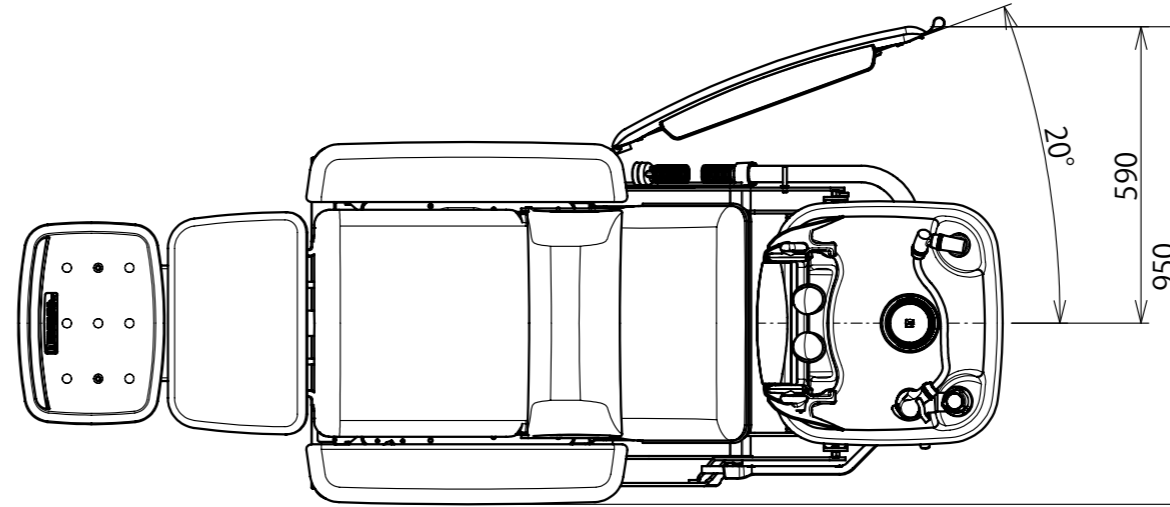

800高さの場合

305 (プレミアム)
255 (スタンダード)

DESCRIPTION		BD14000V (1/1)			MODEL	EX-ON
PART NUMBER		外観寸法図 (ONE)		SURFACE FINISHING		-
DESIGNED	DRAWN	CHECKED	APPROVED	SCALE	QTY	DATE
-	難波			1:15	-	20230613
 A 3		UNIT	TAKARA BELMONT CORP.			
		mm				

900高さの場合

DESCRIPTION		BD1400V (1/1)			MODEL	EX-ON
PART NUMBER		外観寸法図 (ONE)		SURFACE FINISHING		-
DESIGNED	DRAWN	CHECKED	APPROVED	SCALE	QTY	DATE
-	難波			1:15	-	20230613
 A 3		UNIT	TAKARA BELMONT CORP.			
		mm				