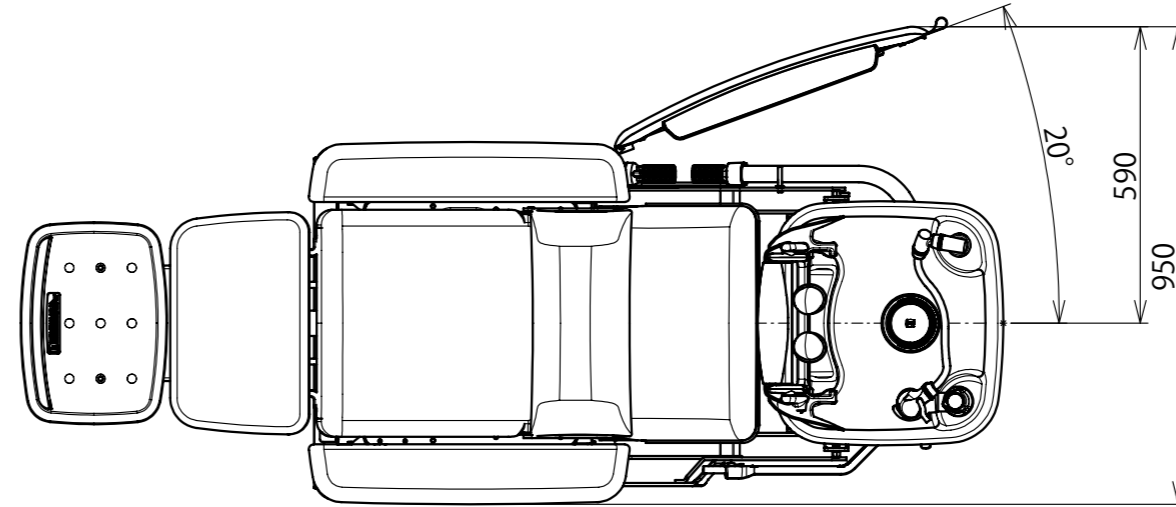

800高さの場合

305 (プレミアム)
255 (スタンダード)

DESCRIPTION		BD14000V (1/1)			MODEL	EX-ON
PART NUMBER		外観寸法図 (ONE)		SURFACE FINISHING		-
DESIGNED	DRAWN	CHECKED	APPROVED	SCALE	QTY	DATE
-	難波			1:15	-	20230613
 A 3		UNIT	TAKARA BELMONT CORP.			
		mm				

900高さの場合

DESCRIPTION		BD1400V (1/1)			MODEL	EX-ON
PART NUMBER		外観寸法図 (ONE)		SURFACE FINISHING		-
DESIGNED	DRAWN	CHECKED	APPROVED	SCALE	QTY	DATE
-	難波			1:15	-	20230613
 A 3		UNIT	TAKARA BELMONT CORP.			
		mm				